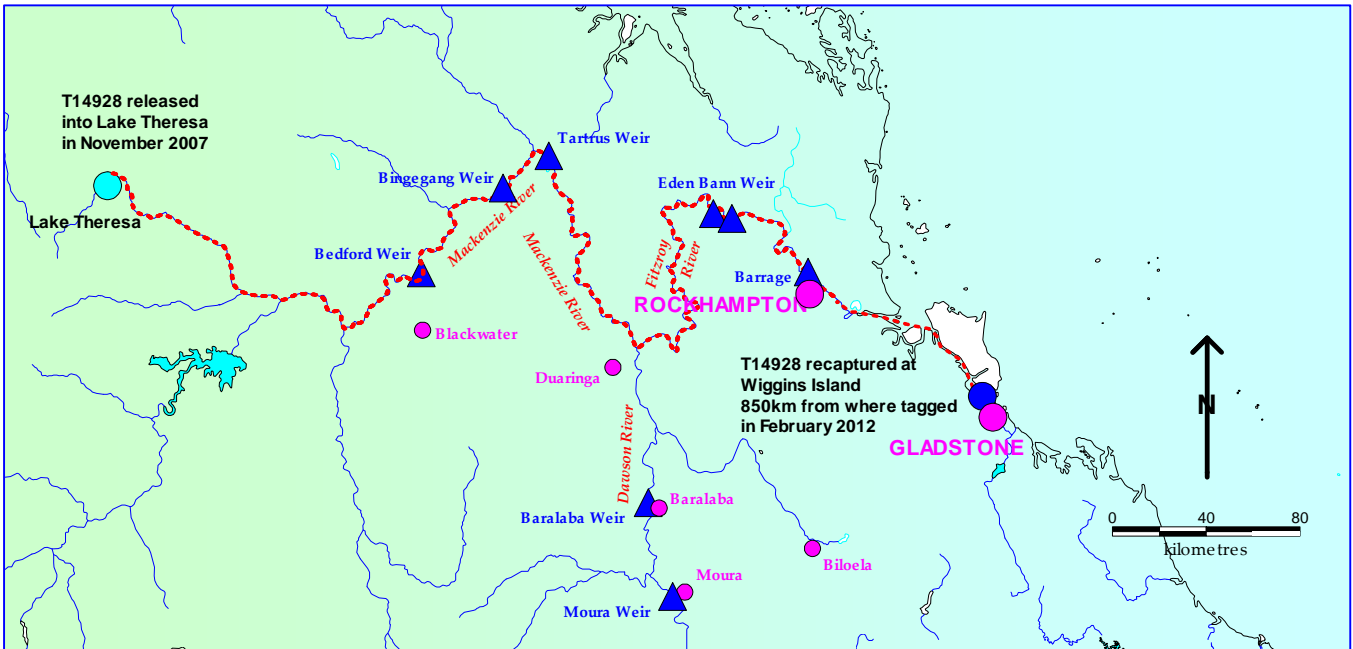

10 February 2012

Bulletin 184

Lake Theresa on Theresa Creek near Clermont where Barramundi were stocked in 2007

Tag details		Recapture details
Tag	T14928	
Species	Barramundi (<i>Lates calcarifer</i>)	
Date	10/11/2007	2/2/2012
Length	-	850mm
Location	Lake Theresa	Wiggins Island
Fisher	Clermont FSG	Johnny Mitchell
Days Out	1545 (4.2 years)	
Growth	Not available	
Movement	850km down river over 6 weirs and south through Narrows	
Released	Yes	

In 2007 there was a batch of 848 tagged fish stocked into Lake Theresa. In February 2010 the first of these fish was recaptured in the Fitzroy estuary. Since then there have been 33 recaptures in the estuary and beyond (700-850km downstream). That is an impressive 3.9% of all fish from that batch. This latest recapture shows the powerful urge and tenacity of these fish to get to the estuary.